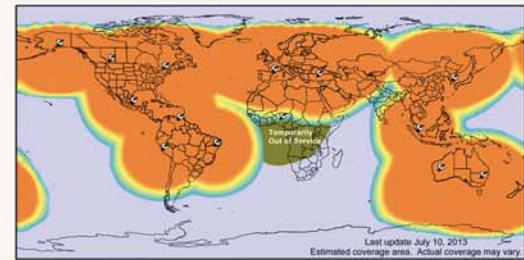

Don't have powering options available? No problem, the unit can be ordered with an optional 6V long-life external battery.

RedPort Tracking

RedPort Tracking provides a tracking interface like no other. Giving you the flexibility of viewing all of your vessels on a single screen or individually, showing speed and location of each vessel, providing history of movement and the ability to set up alarms if the vessel crosses a certain pre-determined zone - all of these features and more are available through RedPort Tracking's easy, clean web-interface.

Technical Specs

Power:

Power Over Ethernet or 6V External Battery

Expected Battery Life:

6V, 14Ah = 3 months at 5 min intervals, with 24/7 tracking

6V, 14Ah = 10 months at 5 min intervals, with 8 hours a day of tracking

6V, 14Ah = 2.5 years at 60 min intervals, with 24/7 tracking

6V, 14Ah = 7.5 years at 60 min intervals, with 8 hours a day of tracking

Waterproof:

IPX7 waterproof up to a depth of 1m or for up to 30 min

Operating Temp:

-22 F to 158 F (-30 C to 70 C)

Speed Warning:

Accuracy degrades after 700mph (Mach 1)

Height:

7.28 in Dia (185mm)

Width:

7.08 in high (180mm)

Weight:

4 Lbs (1.81 kg)

Globalstar Simplex Coverage Map